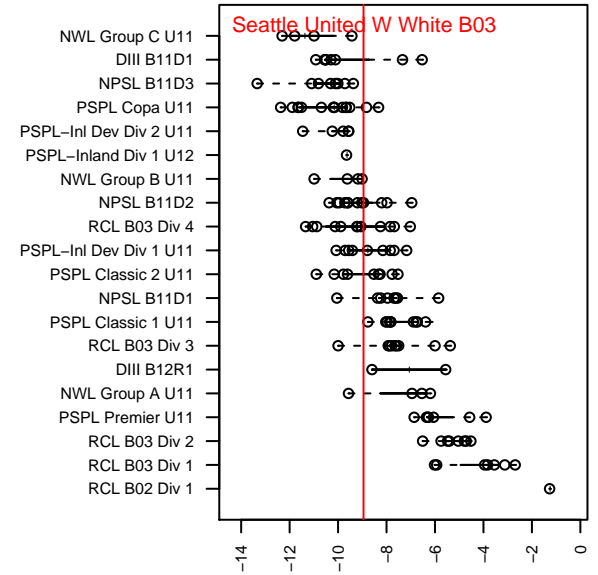

**attack and defense rating
relative to others at age
and all opponents in last 13 months**