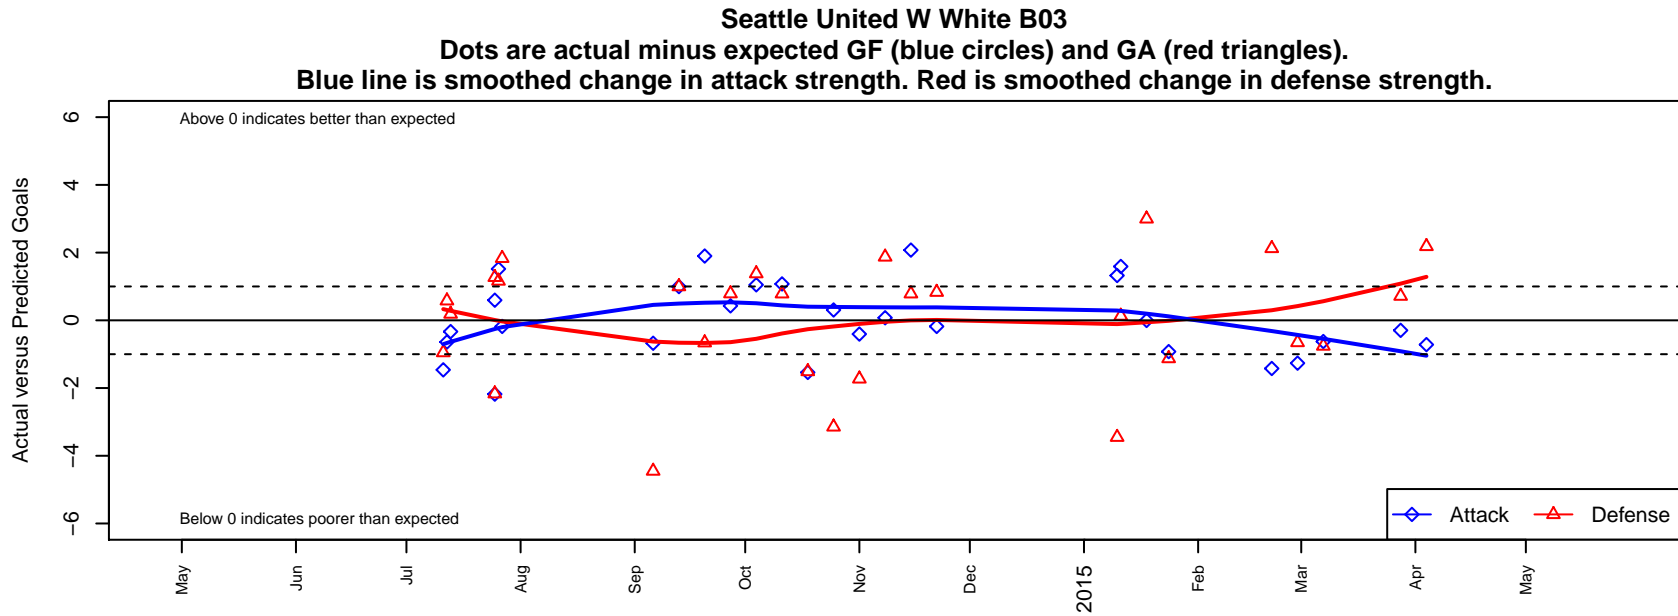

## Seattle United W White B03

Seattle United Regional  
 Seattle, WA  
 B03 total strength=232  
 attack=0.17 defense=0.11  
 fall league = NPSL B11D2  
 spr league = Spr NPSL B11D1

alt names used:  
 Seattle United West B03 White  
 SU West White [B03]  
 Seattle United West B03 White  
 Seattle United West B03 White  
 Seattle United West B03 White

Venues played:  
 2014 Seattle Cup BU11  
 2014 Crossfire Select Cup BU11 Bronze  
 2014 NPSL B11D2  
 2014 Founders Cup B03  
 2014 Spr NPSL B11D1

**attack and defense variance (black dot)  
relative to other teams  
and top 10 in region**